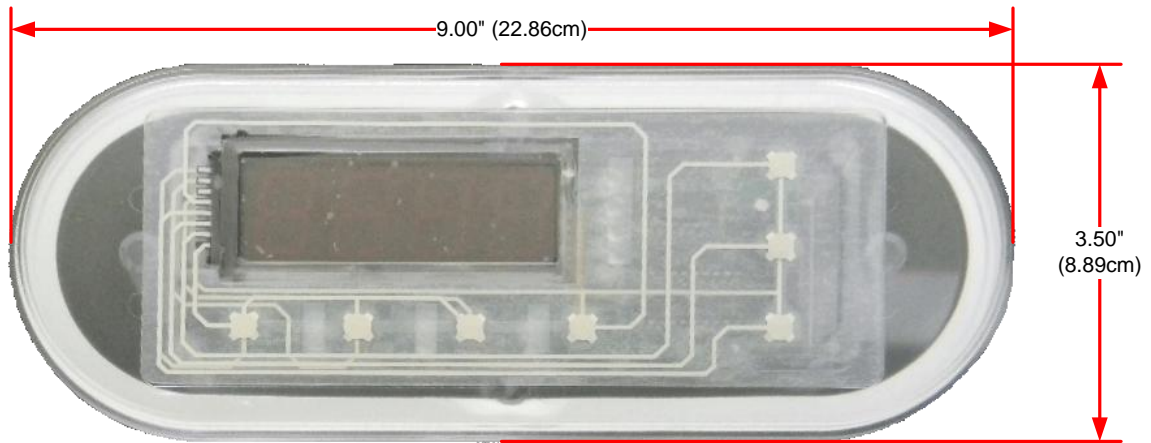

PM6000 Topside Control PM6000XL Auxiliary Topside Control

Top View

Bottom View for Hole Through Shell

PM6000D Topside Decal

Acura Spa Systems, Inc.

2954 Rubidoux Blvd.
Riverside, CA 92509
www.acuraspa.com