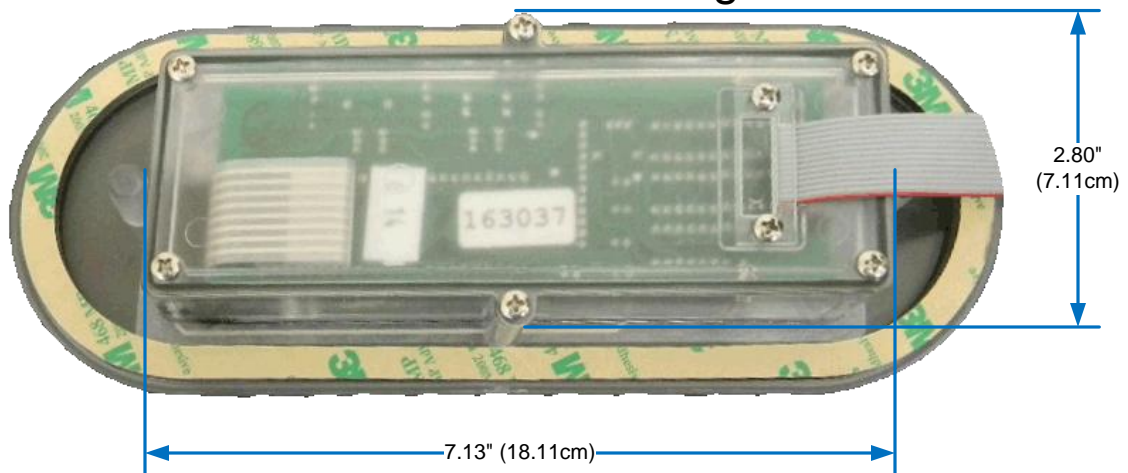

PM6000 Topside Control PM6000XL Auxiliary Topside Control

Top View

Bottom View for Hole Through Shell

PM6000D Topside Decal

Acura Spa Systems, Inc.

2954 Rubidoux Blvd.
Riverside, CA 92509
www.acuraspa.com